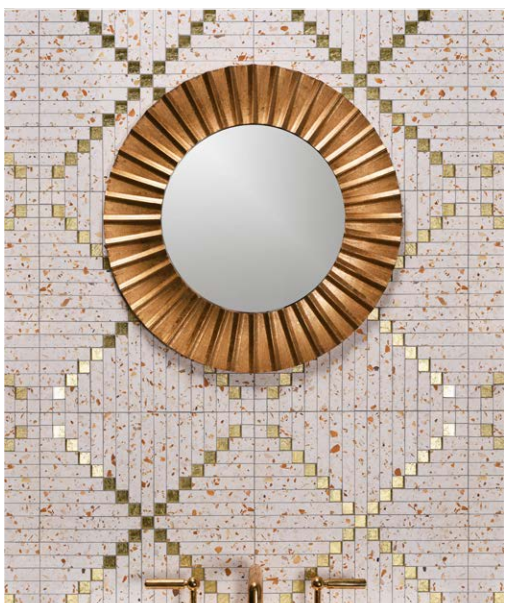

> MIELE (Terrazzo Honed), GOLD GLASS