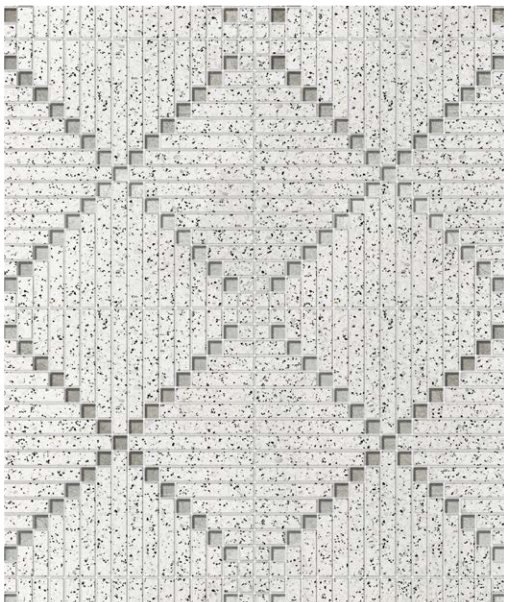

SOLE

> SESAMO (Terrazzo Honed), SILVER GLASS