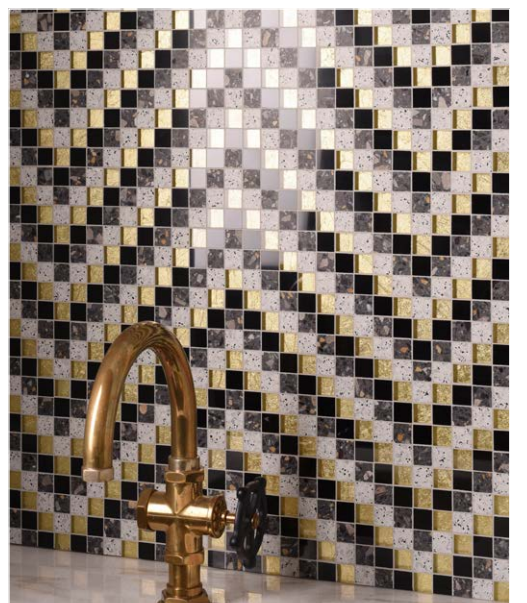

> MIELE (Terrazzo Honed), GOLD GLASS