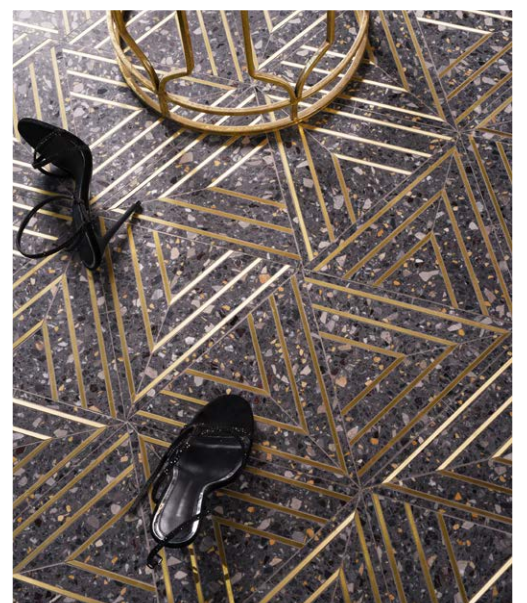

> GEMMA (Terrazzo Honed), BRASS (Brushed)