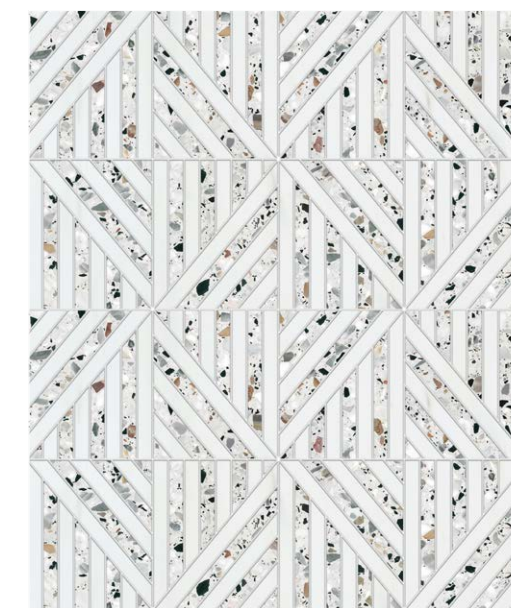

> ARCTIC WHITE (Polished), PERLA (Terrazzo Honed)