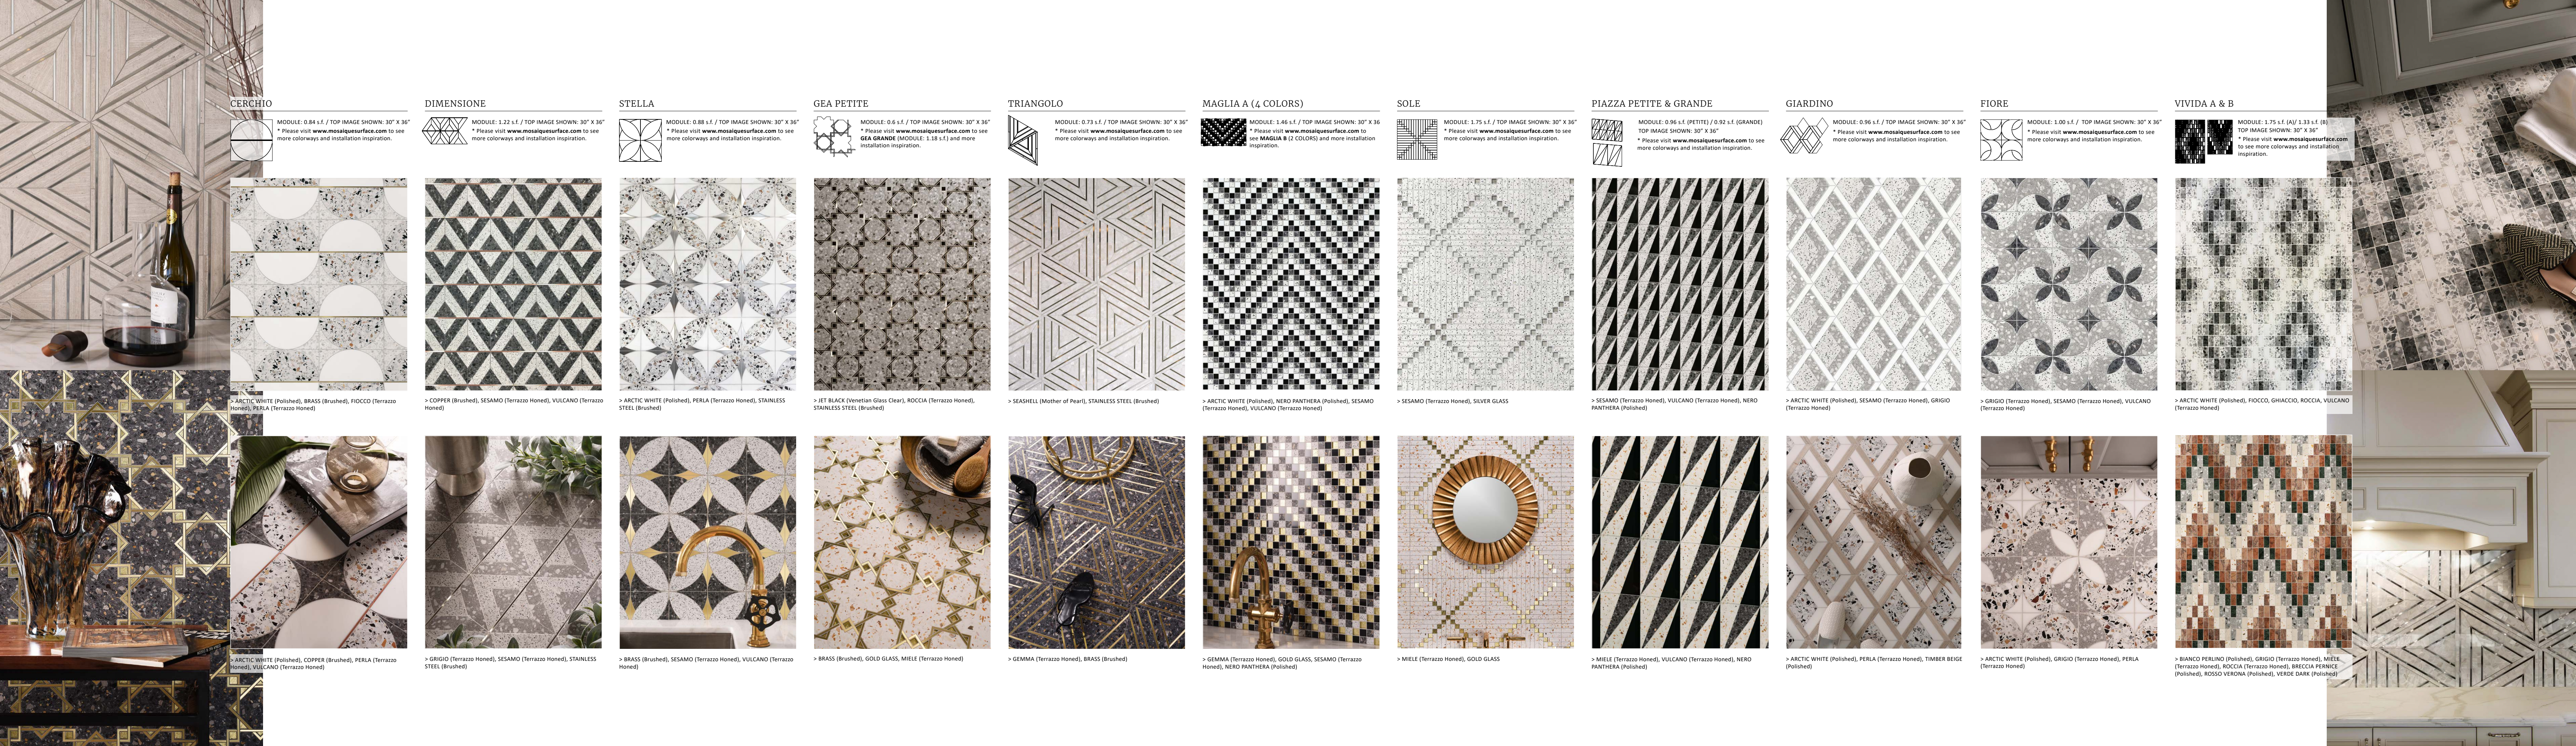

CERCHIO

DIMENSIONE

STELLA

GEA PETITE

TRIANGOLO

MAGLIA A (4 COLORS)

SOLE

PIAZZA PETITE & GRANDE

GIARDINO

FIORE

VIVIDA A & B