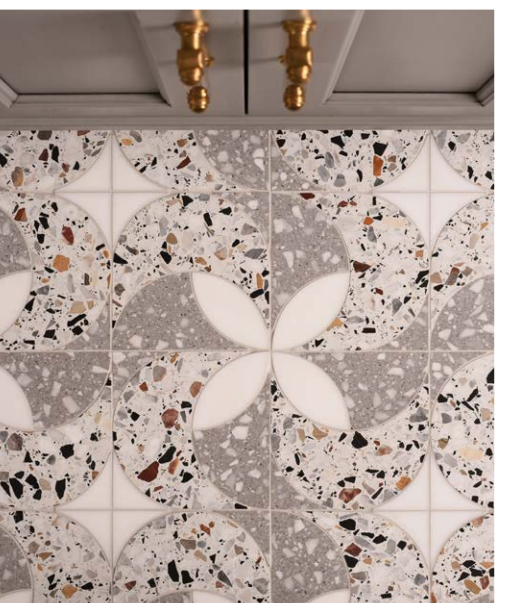

> ARCTIC WHITE (Polished), GRIGIO (Terrazzo Honed), PERLA (Terrazzo Honed)